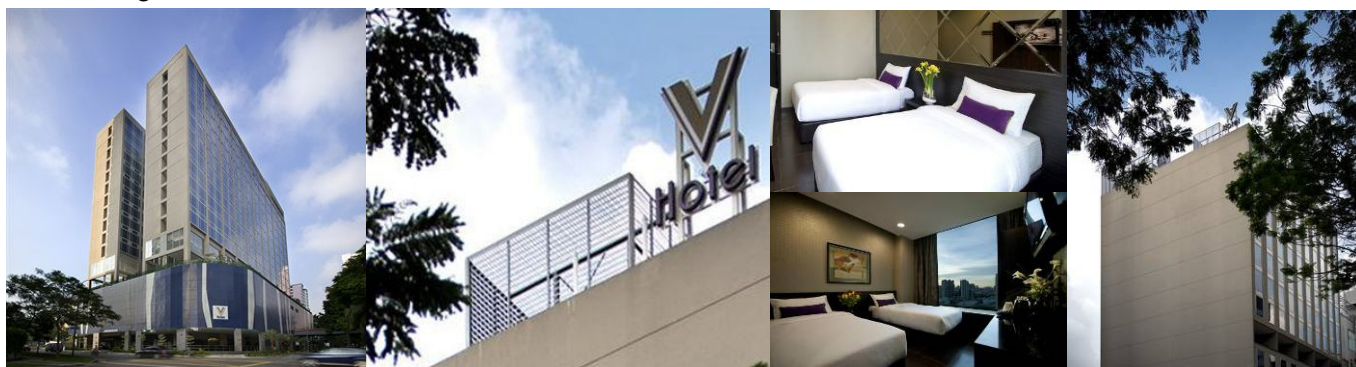

Singapore: V Hotel Stay & Universal Studio Singapore Entry

Package A : (Lavender / Bencoolen)

2D1N Stay for 2 People in Superior Room only and Universal Studio Singapore Admission
- **SGD325** (up to SGD448 value)

Add-On

- One way Changi Airport transfer Singapore Hotel : **SGD 75** per units 10 seats Van
- Stay with extra bed only for third guest of all ages with Universal Studio Singapore Admission: : **SGD150** (up to SGD170 value)
- Stay extension: Superior Twin : **SGD160** per night
- Addition Adult Universal Studio Singapore Admission : **SGD 66** (up to SGD74 value)
- Child Universal Studio Singapore Admission : **SGD 48** (up to SGD54 value)
- Peak Season Surcharge : **SGD 30** per night
- S.E.A Aquarium Singapore Ticket : **SGD 28/Adult & SGD25/Child**
- Package valid until 31th March 2016